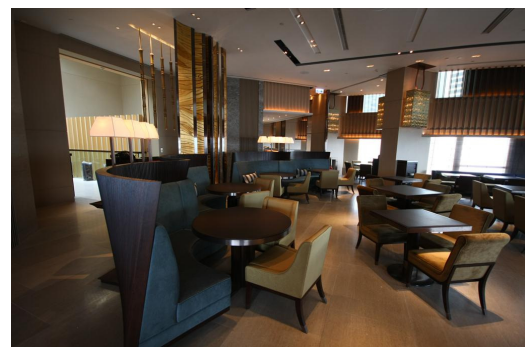

The Atrium, Pacific Place Hong Kong

Located in the hub of Hong Kong, The Atrium is one of the Pacific Place apartments, housing 136 prestigious suites. This tower offers luxury serviced homes at Hong Kong's premium business, shopping and transport district - Admiralty. It boasts breathtaking views across world-famous Victoria Harbour, soul-calming Hong Kong Park and the Peak, as well as dynamic city skylines.

Decorated with a "Contemporary-Oriental" luxury home essence and completed with a clean-line outlook, the Atrium is an exquisite world of minimalist subtleties inspired by timeless Zen style. Being a five-star serviced apartment, The Atrium provides wonderful experience and excellent service for customers with high quality amenities. It features an integrated Crestron control solution, providing streamline control over the background music and public address systems for the whole building. The control systems are installed in the lobby, private dining room, gym room, bar, sky lounge and public areas.

Crestron system has been installed for centrally controlling the paging system, and audio/video distribution system throughout the apartment. Three Crestron CP2E processors are used to control the whole AV system. TPS-12 tilt touchpanels and TPS-4L wall mount touchpanels installed in bar and gym room, provide user-friendly interface for video and audio signals switching, zone selecting, volume control and equipment

control. Through the Crestron touchpanels, users can easily control individual equipment functions like Volume up/ down, Play, Pause, Stop, Fast forward and Record of various devices.

The 49th floor private dining room is generally treated as its own separate system. Twelve-button C2N-B12 Cameo keypads control local volume up/down; background music on/off and room on/off. "Room on" triggers preprogrammed functions such as setting the audio to a default level, turning on the displays and routing specified sources to them.