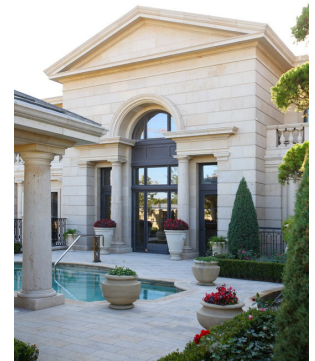

The Crestron system allows seamless control of the entire home automation system. Every audio, video and environmental element of the villa is integrated and accessible through the centralized system, powered by a core

PRO2 processor. All the AV and lighting systems are controlled via TPMC-8X and TPMCI-4X WiFi touchpanels located throughout the property. Householders could feel free to adjust drapes, lights, temperature, and audio/video components at any rooms via a single touch on the touchpanels.