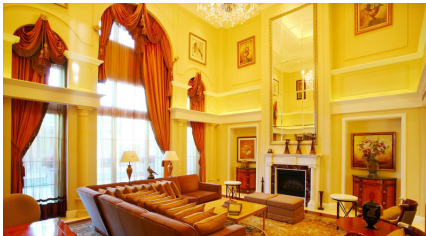

Crestron Intelligent Home at Beijing Majestic Mansion

Located in Beijing China, Majestic Mansion is an elegant and classic villa. Crestron control system is installed in this property providing intelligent home automation.

This beautiful villa is made up of reception rooms, living rooms, bedrooms, bathrooms, a study room, an outdoor swimming pool, a

games room, a home theatre and a large garden. This stunning villa reveals a wealth of impressive technological features including integrated lighting, shade, security and audiovisual control. The hi-tech specification and Crestron control system sets this property apart.

A highlight of this villa is the home theatre in the basement. Wireless Crestron touchpanels control the impressive home theatre, which features top-of-the-line components including a screen, a projector, a DVD player, a switcher, an audio system and speakers. It boasts Adagio AESI home