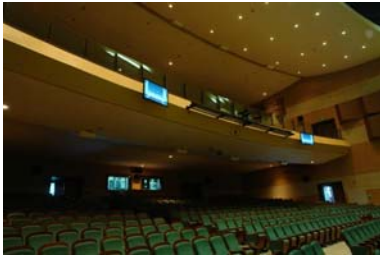

## True HD AV Distribution at Baek-Un Art Hall by Crestron DigitalMedia

Opened in November 2007, Baek-Un Art Hall is a performance center located at the foot of Bonghwasan at Won-Ju City Hall. Its total area is 6,413 m<sup>2</sup> with 989 seats and is a two-story high building with 1 underground level. It is the largest space for culture and arts in the southern area of Yeongseo. In order to experience the true HD AV distribution, Crestron DigitalMedia solution has been applied in this art hall.

Crestron DigitalMedia™ is the first complete HD AV distribution system that allows virtually any mix of AV sources to be distributed throughout the hall from a centralized rack. Distributing HD signals to four LCD TVs, the DigitalMedia system DM-MD8x8 routes the High Definition Multimedia Interface (HDMI) signals around the art hall in a truly revolutionary way. The

impressive solution also successfully processes and manages the HDCP content protection which results in the complete eradication of the switching latency that plagues other HDMI switchers. A DM-RMC-100 provides a controller and interface for each LCD TV as part of the complete DigitalMedia System.

Crestron control system integrates all the AV equipments throughout this two stories art hall, providing easy operation for the users and operators. A Crestron AV2 processor is installed to control all of the AV gears; including 4 LCD monitors, 2 DVD players, a projector, a 24x24 AV switcher and the DigitalMedia system. A TPMC-8X 8.4" WiFi touchpanel is used for routing video and audio signals, and calling different audio presets. With a single touch of the Crestron Touchpanel, both audiences and performers can enjoy clarity of image and an unrivalled resolution through the four LCD TVs during performance.