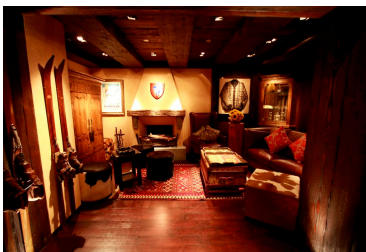

During day-time and intermezzo time, the lounge plays background music. iPod with Crestron ipod docking CENI-IDOC is used as background music source. This professional standard music sever can be fully connected with Crestron control system and the music can be centrally administrated. By a single touch on the touchpanel, the music would discretely cross-fade from the original to the new channel.