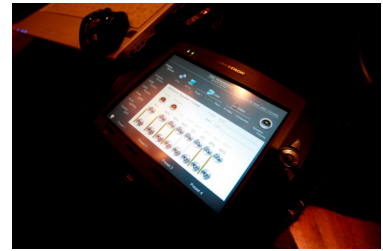

Opened in December 2008, Salon de Ning is located in the basement of the hotel, where the chic bar and lounge includes a small dance floor with live music, together with a section of private seating alcoves. Crestron has been chosen to control the lighting and audiovisual system in this glamorous lounge.

Crestron control system integrates all the AV and lighting systems throughout the lounge, providing easy operation for the users. A Crestron CP2E processor is installed to control all of the AV gears; including a DVD player, CD players, a projector, a 84"x84" screen, amplifiers, switchers and a digital sound processor; and the lighting system. Isys 3.6" TPS-4L wall mount touchpanels installed in the DJ booth and service station, which are used for routing video and audio signals, calling different audio presets and lighting scenes.

Automation powered by Crestron system simplifies and streamlines the operation. With a single touch on the touchpanel, the screen opens, the AV components turn on, the inputs are selected and the volume is set. For the private room, local volume and lighting scene can be adjustable via a Designer keypad CNX-B12. Isys 8.4" TPMC-8X WiFi touchpanel provides wireless remote control over the whole system of the lounge.