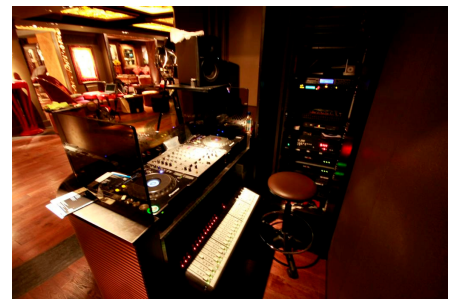

Salon de Ning Lounge at Peninsula Hong Kong

Gains Efficiency with Crestron

A historical five-star luxury hotel, The Peninsula Hong Kong has long been hailed as one of the finest hotels in the world. It is located in the heart of Kowloon district – Tsim Sha Tsui, overlooking the Victoria Harbour and Hong Kong Island. To start the legendary "Grande Dame of the Far East" in 1928, the hotel continues to offer a blend of the best of Eastern and Western hospitality in an atmosphere of unmatched classical grandeur and timeless elegance.

Opened in December 2008, Salon de Ning is located in the basement of the hotel, where the chic bar and lounge includes a small dance floor with live music, together with a section of private seating alcoves. Crestron has been chosen to control the lighting and audiovisual system in this glamorous lounge.

Crestron control system integrates all the AV and lighting systems throughout the lounge, providing easy operation for the users. A Crestron CP2E processor is installed to control all of the AV gears; including a DVD player, CD players, a projector, a 84"x84" screen, amplifiers, switchers and a digital sound processor; and the lighting system. Isys 3.6" TPS-4L wall mount touchpanels installed in the DJ booth and service station, which are used for routing video and audio signals, calling different audio presets and lighting scenes.

Automation powered by Crestron system simplifies and streamlines the operation. With a single touch on the touchpanel, the screen opens, the AV components turn on, the inputs are selected and the volume is set. For the private room, local volume and lighting scene can be adjustable via a Designer keypad CNX-B12. Isys 8.4" TPMC-8X WiFi touchpanel provides wireless remote control over the whole system of the lounge.