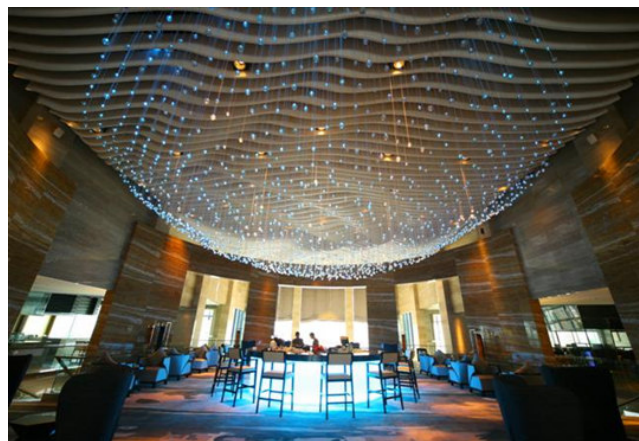

Convenient and Stable Control

According to the actual situation and requirements of the hotel, Crestron have provided a wide range of stable control methods, which include: local control (Cresnet), serial control, infrared control, input and output control, Ethernet network and time-based schedule management control. Meanwhile, Crestron SIMPL + ® programming language and advanced drag and drop, visual programming tools SIMPL